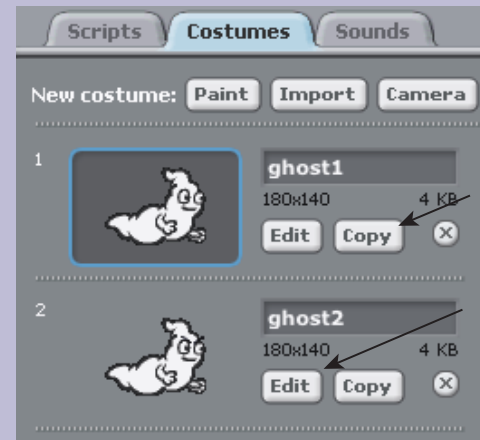

Animate It

Make a simple animation.

<http://scratch.mit.edu>

9

SCRATCH

Animate It

GET READY

Copy a costume.

Edit the new costume (in the paint editor) to make it look different.

TRY THIS CODE

Click the green flag to start.

DO IT!

Make A Card

1. Fold the card in half.

2. Put glue on the back.

3. Cut along the dashed line.