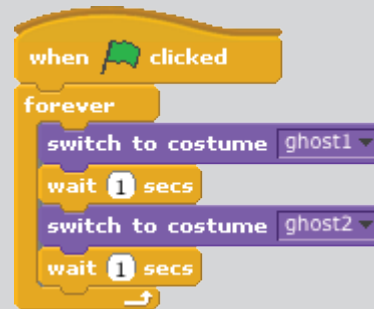

Animate It

Make a simple animation.

<http://scratch.mit.edu>

9

SCRATCH

Animate It

GET READY

Copy a costume.

Edit the new costume (in the paint editor) to make it look different.

TRY THIS CODE

Click the green flag to start.

DO IT!

Make A Card

1. Fold the card in half.

2. Put glue on the back.

3. Cut along the dashed line.