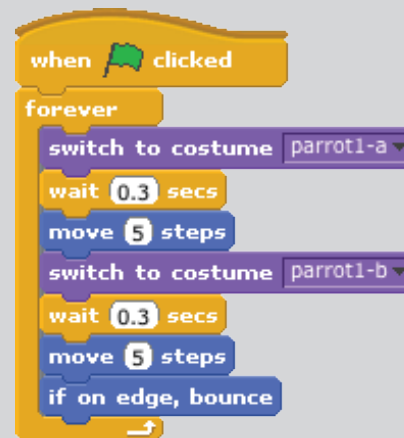

Moving Animation

Animate a character as it moves.

<http://scratch.mit.edu>

10

SCRATCH

Moving Animation

GET READY

Import a pair of costumes to animate.

TRY THIS CODE

EXTRA TIP

rotate all around

just flip left-right

Does your sprite look upside-down? You can change its rotation style.

Make A Card

1. Fold the card in half.

2. Put glue on the back.

3. Cut along the dashed line.