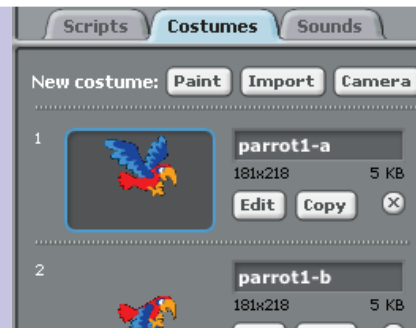

Moving Animation

Animate a character as it moves.

<http://scratch.mit.edu>

10

SCRATCH

Moving Animation

GET READY

Import a pair of costumes to animate.

TRY THIS CODE

EXTRA TIP

rotate all around

just flip left-right

Does your sprite look upside-down? You can change its rotation style.

Make A Card

1. Fold the card in half.

2. Put glue on the back.

3. Cut along the dashed line.