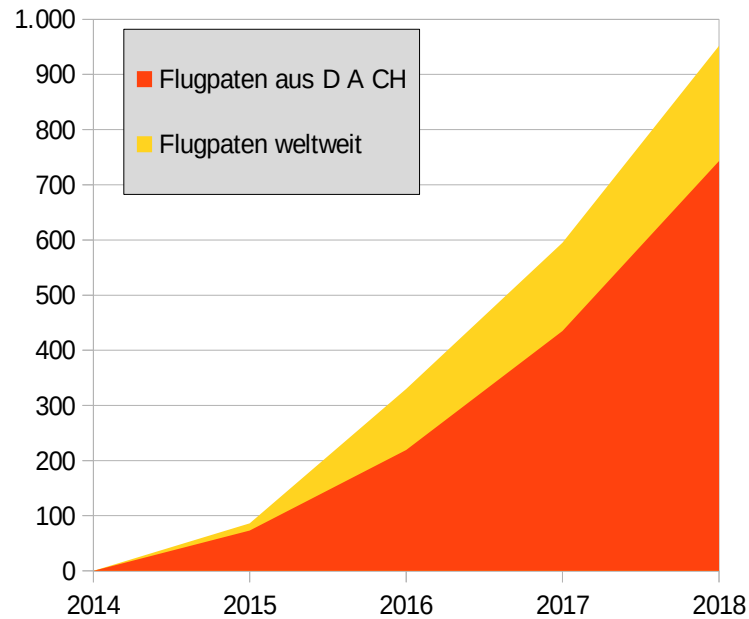

SUSTAINABLE DEVELOPMENT **GOALS**

Where computer are missing...
(the lighter the colour = the less computer)

... Labdoo is contributing.

TI donations

Projects

Dootripper (traveler)

**Labdoo.org figures
(world and German
speaking countries)**