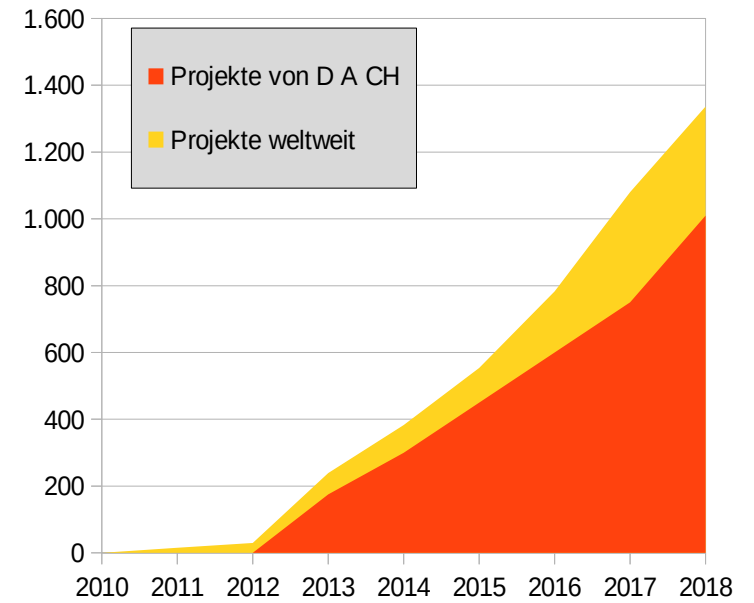

SUSTAINABLE DEVELOPMENT **GOALS**

Where computer are missing...
(the lighter the colour = the less computer)

... Labdoo is contributing.

TI donations

Projects

Dootripper (traveler)

**Labdoo.org figures
(world and German
speaking countries)**