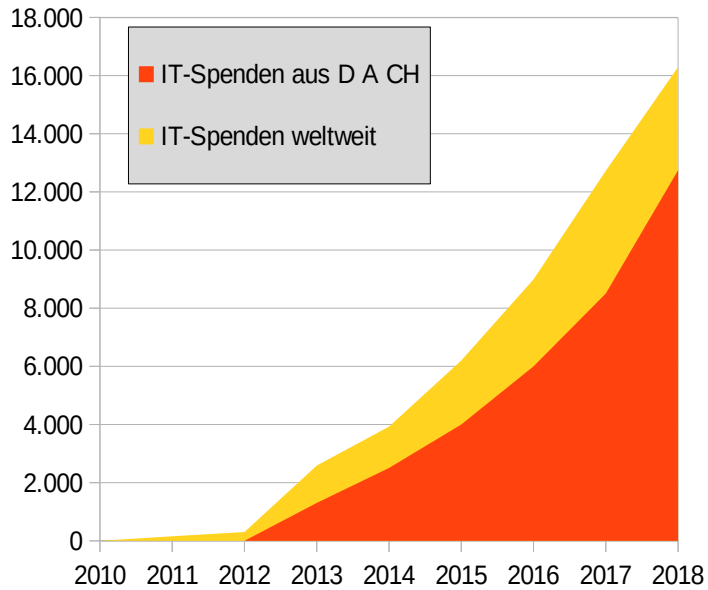

SUSTAINABLE DEVELOPMENT **GOALS**

Where computer are missing...
(the lighter the colour = the less computer)

... Labdoo is contributing.

TI donations

Projects

Dootripper (traveler)

**Labdoo.org figures
(world and German
speaking countries)**